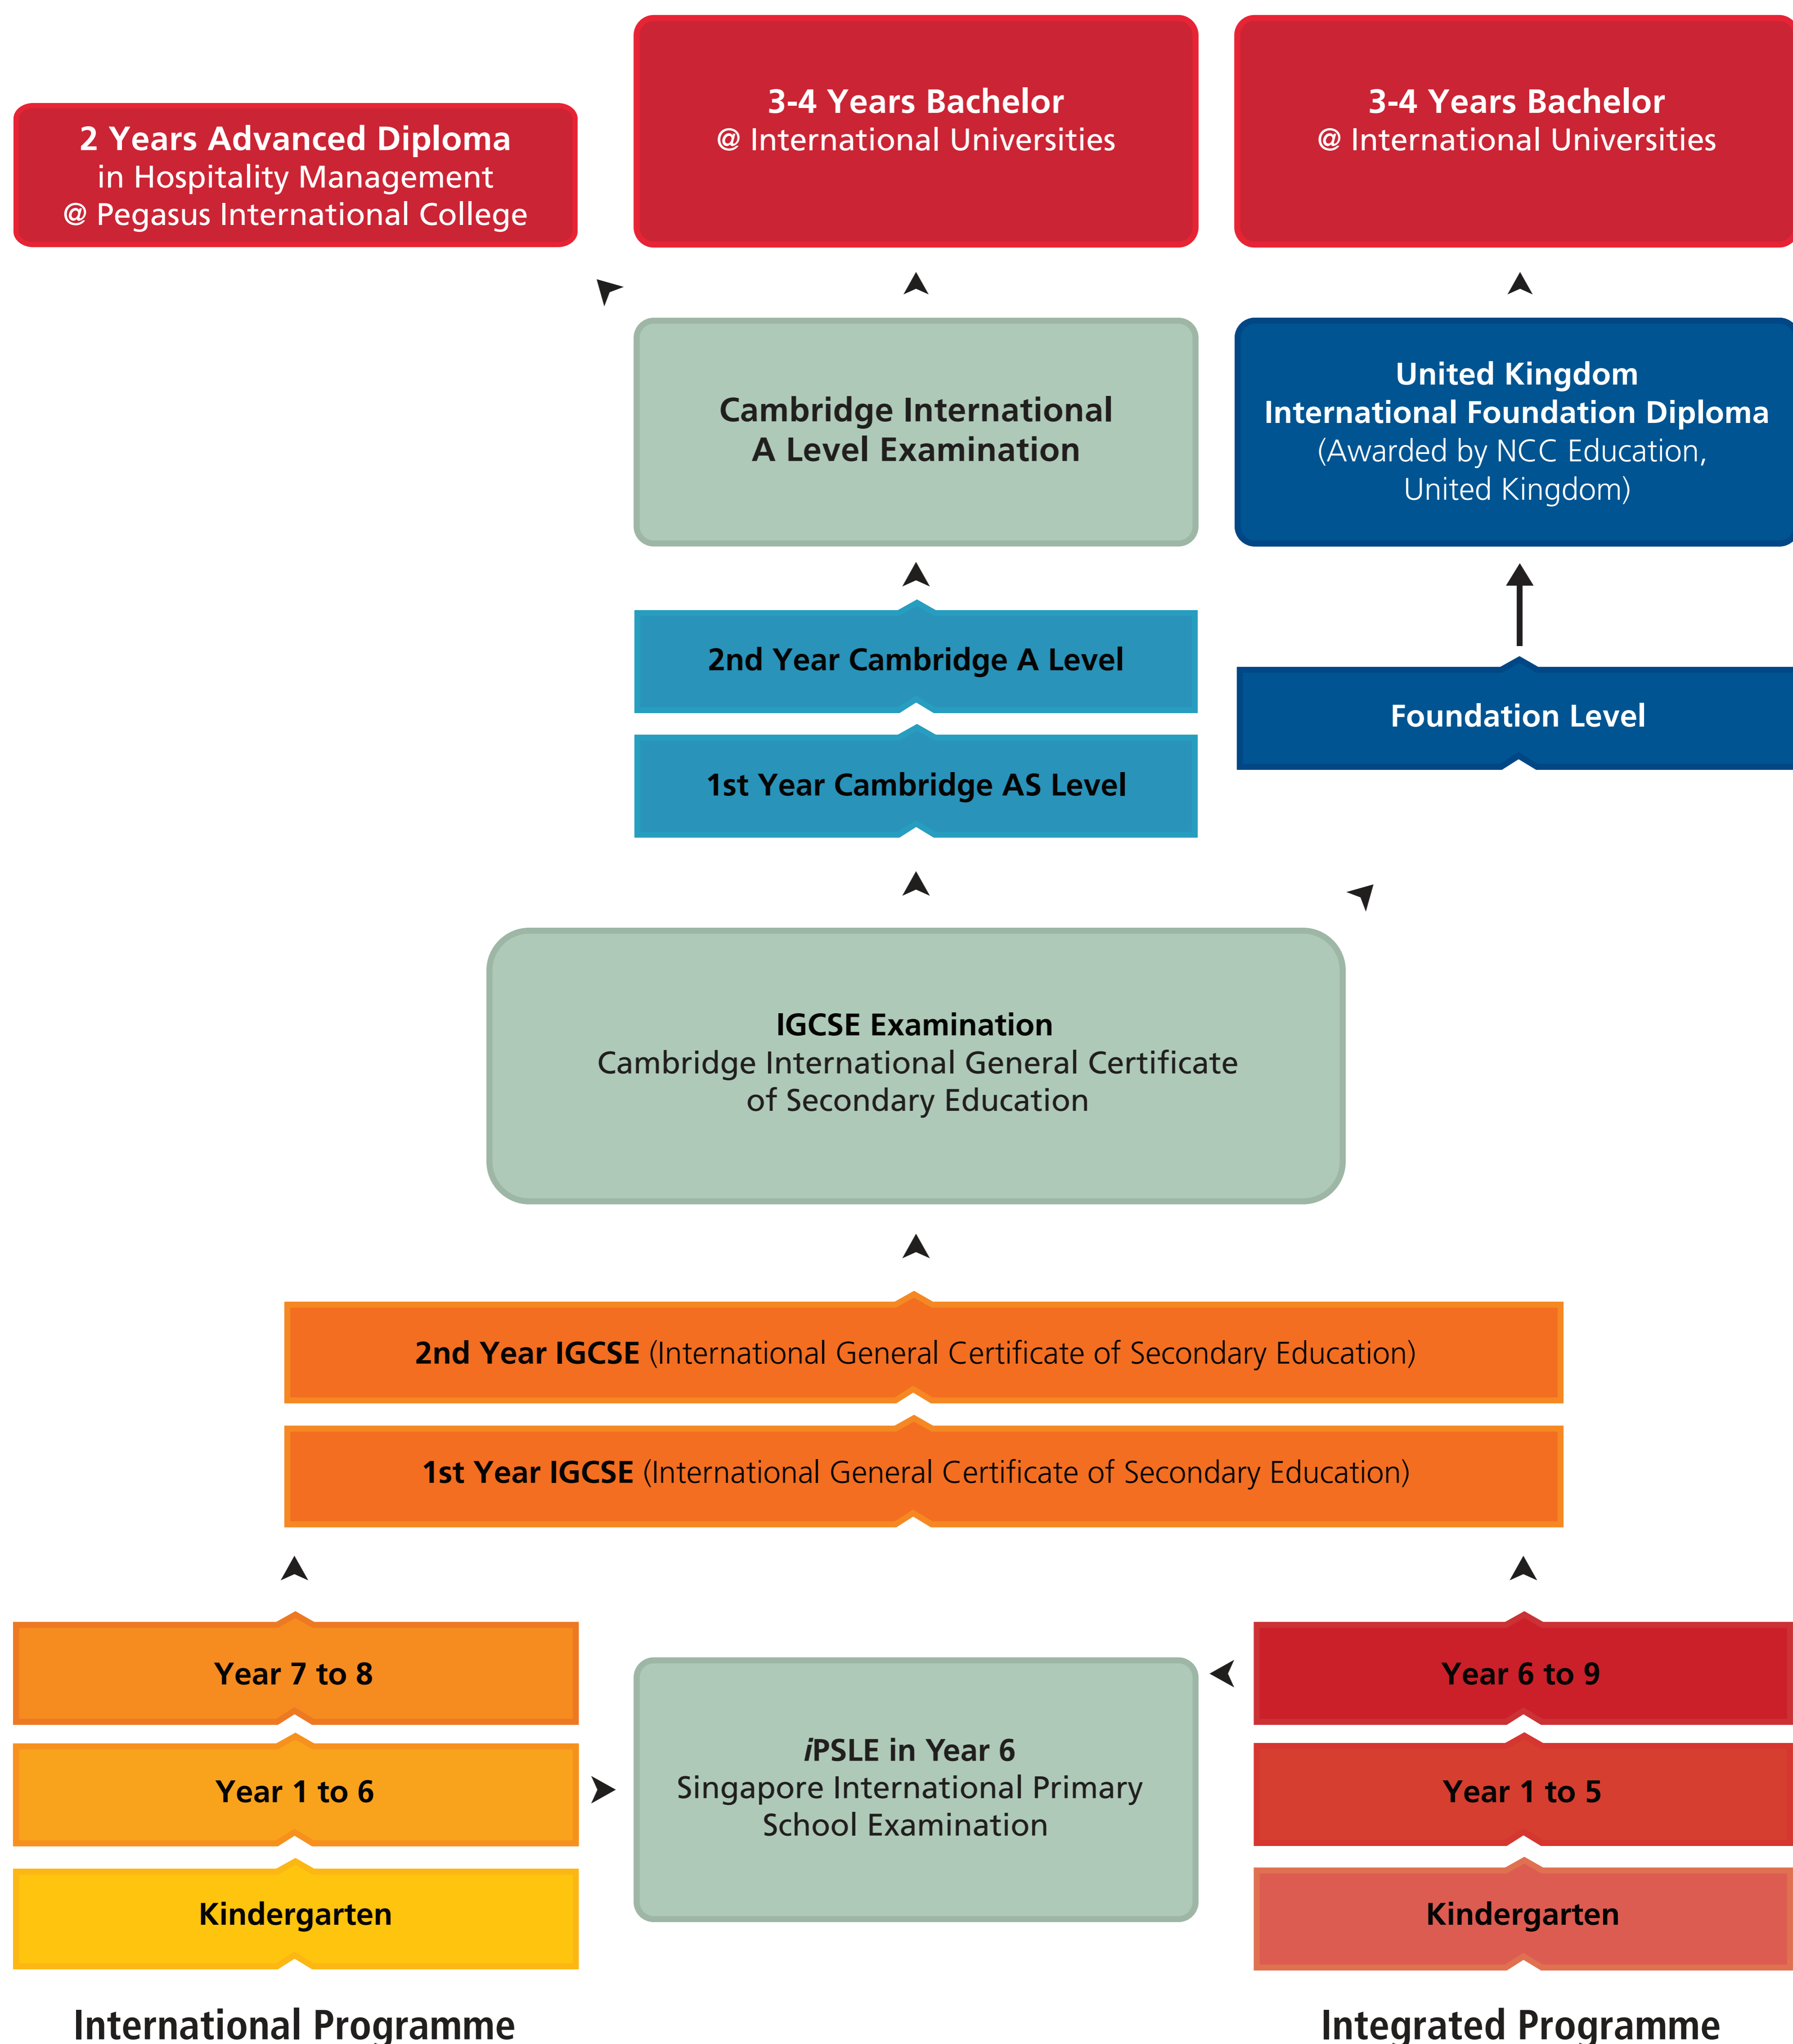

# KINDERWORLD INTERNATIONAL GROUP OF SCHOOL STUDY PATHWAY TO UNIVERSITY

## INTERNATIONAL UNIVERSITIES AND COLLEGES

**Note:**

1. Entry to International Universities is subject to university admissions criteria.
2. Entry with advanced standing or credit transfer of between 12 months or two years, dependent on country or major.
3. The *i*PSLE Examination, Cambridge IGCSE, AS / A Level and International Foundation Diploma are offered at selected schools.
4. The Integrated Programme (Year 1 to 12) is offered through an education collaboration with SVI JSC at selected schools.